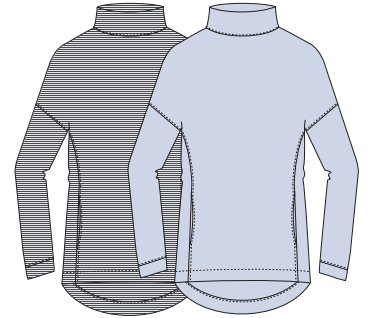

CLOUD

L324L.70
TESS VEST

STORM WHITE CALYPSO

L1076L.80
SUTTON SNAP MOCK

SILVER CALYPSO

L1054L.80
GRACE HOODIE

STORM WHITE

L1066L.65
MARI MOCK