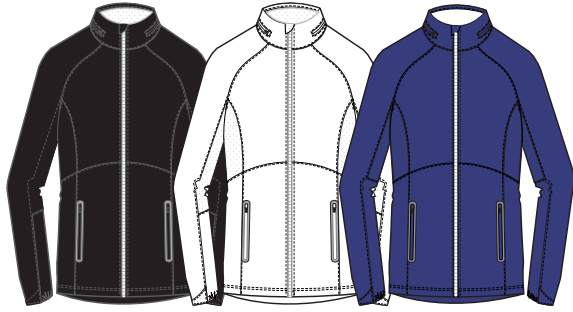

SILVER

0435L.55S.57P
SADIE SKORT

WHITE

STORM

LAPIS

RAZZLE

RAZZLE, LAPIS, STINGRAY, WHITE, SILVER, BLACK

R299L.120
HOODED OLIVIA JACKET