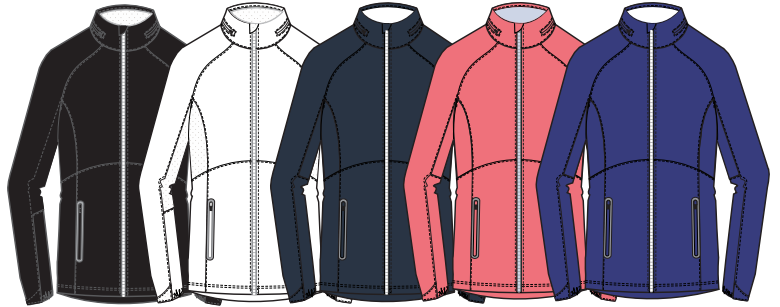

R299L.120
HOODED OLIVIA JACKET

BLACK/
METALLIC

WHITE / WHITE

STORM/
WHITE

CALYPSO

LAPIS