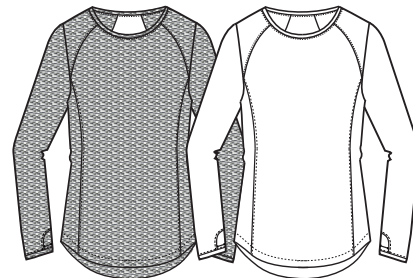

WHITE

0591L.48
RAE LONG SLEEVE TEE

SILVER