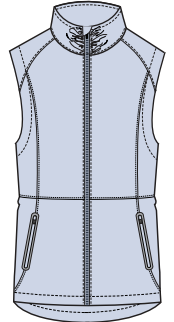

CALYPSO, CLOUD, SILVER, WHITE, STORM

R1028L.250
SLOANE Z2000 JACKET

WHITE STORM

RP431L.225
SLOANE Z2000 PANT

STORM

R299L.120
HOODED OLIVIA JACKET

WHITE / WHITE STORM / WHITE CALYPSO

W1072L.85
WANDA VEST