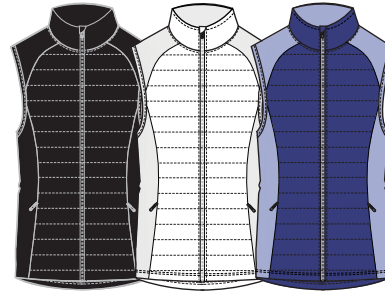

W1074L.110
EMERSON JACKET
(PRINT)

LAPIS

L1023L.100
SYDNEY QUILTED JACKET

BLACK

WHITE / SILVER

L324L.70
TESS VEST

BLACK

WHITE