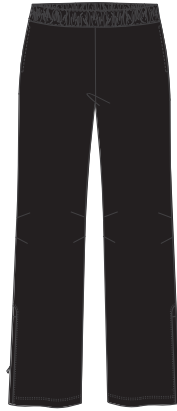

RP436L.100
LIV RAIN PANT

BLACK