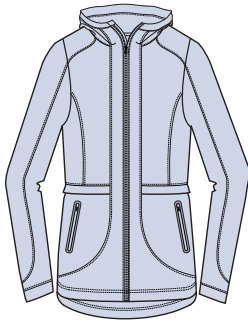

W1074L.105
EMERSON JACKET

CLOUD