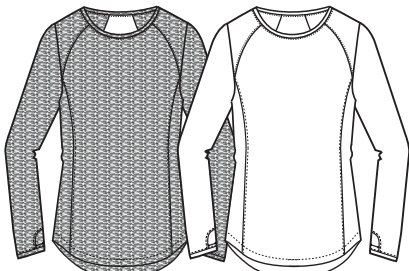

STORM

L1022L.7250
SOFIA PULLOVER

STORM / WHITE

WHITE / SILVER

CLOUD

0591L.48
RAE LONG SLEEVE TEE

SILVER

WHITE