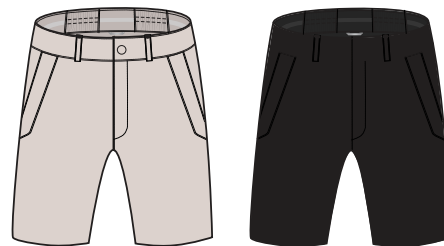

RP1060.60 | WATER SHORT

STONE
M.Silver Trim

BLACK
M.Silver Trim