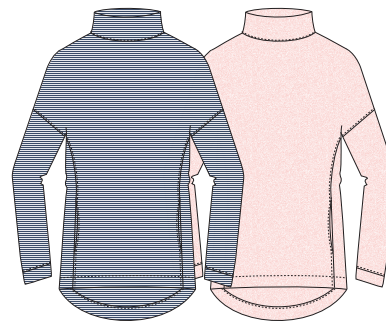

L1066L.65
MARI MOCK

STORM

SUGAR