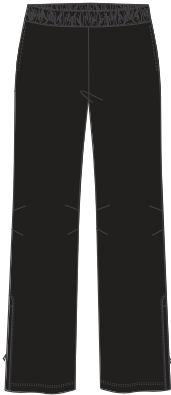

RP436L.95
LIV RAIN PANT

BLACK