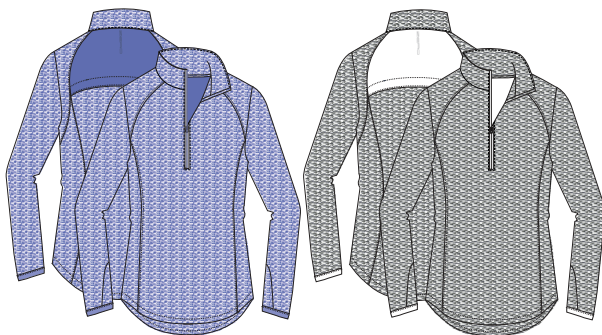

L360L.55
SHAE ZIP MOCK

JET SET   SILVER / WHITE