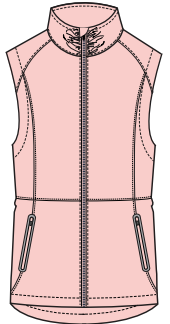

W1072L.85
WANDA VEST

SUGAR