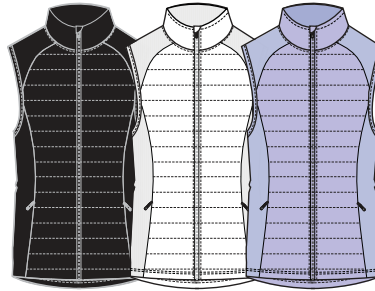

L324L.70
TESS VEST

BLACK WHITE AERIAL